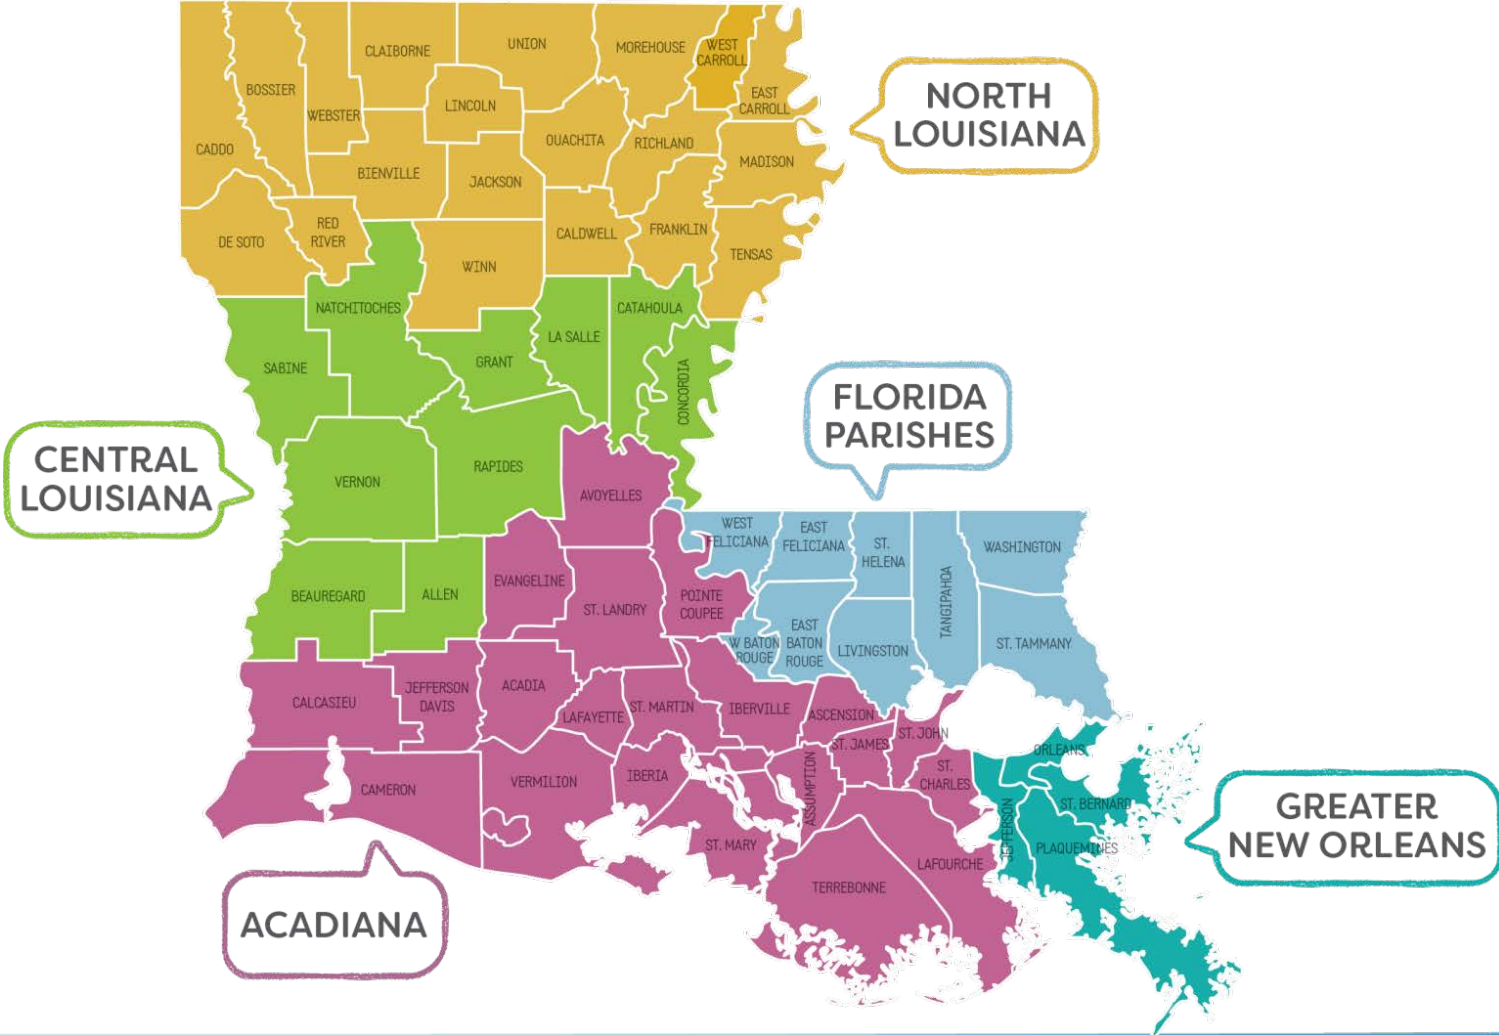

Louisiana Believes

2017-2018 Top Growth Schools and School Systems

Outstanding Schools by Region

Outstanding Schools: Northern Region

School	School System	% Top Growth 2018 ELA & Math
Wossman High School	City of Monroe School District	70
Kingston Elementary School	Bossier Parish	68
Homer Elementary School	Claiborne Parish	67
Pinecrest Elementary/Middle School	Ouachita Parish	65
Mangham Elementary School	Richland Parish	63
Crawford Elementary School	Bienville Parish	62
Ringgold Elementary School	Bienville Parish	61
Stockwell Place Elementary School	Bossier Parish	61
Sterlington High School	Ouachita Parish	60
Southern Hills Elementary School	Caddo Parish	60
Choudrant High School	Lincoln Parish	60
Newellton Elementary School	Tensas Parish	60
Sterlington Elementary School	Ouachita Parish	59
Jack Hayes Elementary School	Ouachita Parish	59
E.B. Williams Stoner Hill Elementary School	Caddo Parish	59
Saline High School	Bienville Parish	59

Outstanding Schools: Central Region

School	School System	% Top Growth 2018 ELA & Math
Zwolle High School	Sabine Parish	66
W.O. Hall Elementary School	Rapides Parish	64
L.S. Rugg Elementary School	Rapides Parish	64
Cherokee Elementary School	Rapides Parish	63
Horseshoe Drive Elementary New Vision Academy	Rapides Parish	62
East Beauregard Elementary School	Beauregard Parish	62
Oberlin Elementary School	Allen Parish	61
Pineville Elementary School	Rapides Parish	61
LaSalle Junior High School	LaSalle Parish	60
South Grant Elementary School	Grant Parish	60
Pine Wood Elementary School	Beauregard Parish	59
Converse High School	Sabine Parish	59
Caroline Dormon Junior High School	Rapides Parish	59
Fairview-Alpha Elementary & Junior High School	Natchitoches Parish	58
Ferriday Upper Elementary School	Concordia Parish	58
Jena Junior High School	LaSalle Parish	58